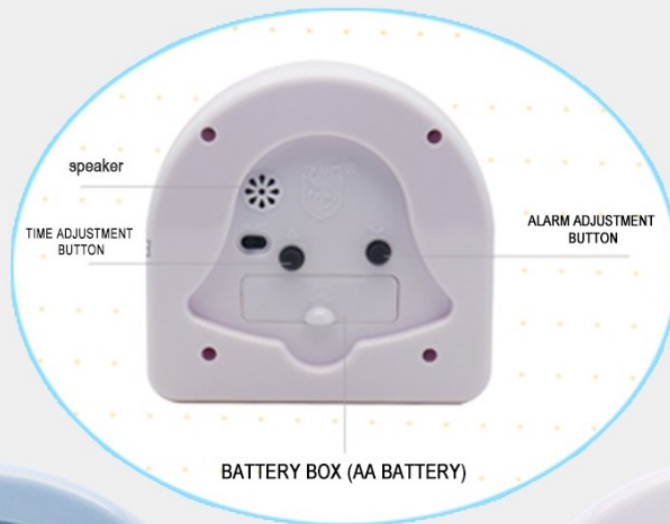

Honey BEE Alarm Clock with Pen Holder

7032

Unicorn Alarm Clock with Pen Holder

7050

7052 *Cute & Colourful Dinosaur Alarm Clock*

Space Astronaut
Alarm Clock
with Pen Holder

7061

120pc ctn

SWEEPING
SECONDS

BELL

BATTERY x1

LIGHT

7740

SIZE: 10.6X6X13.8CM

Multifunction Alarm Clock

8847

SWEEPING SECONDS

ELECTRONIC BELL

SNOOZE MODE

BATTERY x2

LIGHT

WAKE UP

MUSIC LIGHT

SIZE:16.8X10.6X18.4CM