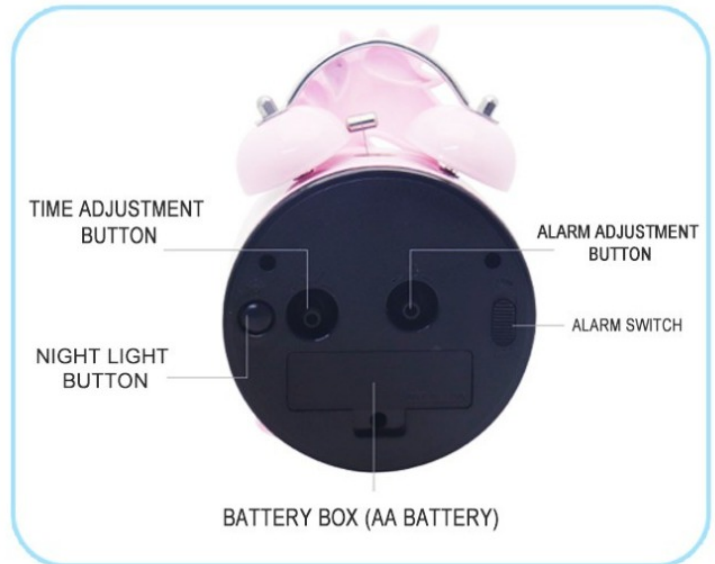

Honey BEE Alarm Clock with Pen Holder

7032

Unicorn Alarm Clock with Pen Holder

7050

7052 *Cute & Colourful Dinosaur Alarm Clock*

Space Astronaut
Alarm Clock
with Pen Holder

7061

120pc ctn

SWEEPING
SECONDS

BELL

BATTERY x1

LIGHT

7740

SIZE: 10.6X6X13.8CM

Multifunction Alarm Clock

8847

SWEEPING SECONDS

ELECTRONIC BELL

SNOOZE MODE

BATTERY x2

LIGHT

WAKE UP

MUSIC LIGHT

SIZE:16.8X10.6X18.4CM